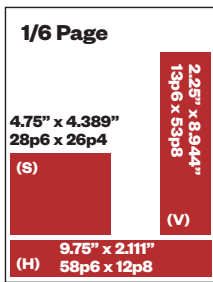

Contact us if you want to connect with thousands of dedicated Eugene Weekly readers and watch your business flourish!

PRINT DISPLAY ADVERTISING RATES

\$3000

\$2700

\$2200

\$1800

Prices include Full Color!

\$1700

\$1300

\$1200

\$900

\$750

Prices include Full Color!

\$500

\$400

\$250

ONLINE ADVERTISING

15,000 weekly impressions | 78,000 monthly pageviews | over 50% are from Lane County, OR

SIZE	WIDTH X HEIGHT	RATE
1 Billboard: <i>Medium rectangle included with billboard</i>	900x250 pixels	\$500
2 Medium rectangle:	300x250 pixels	\$150
3 Half page:	300x600 pixels	\$300