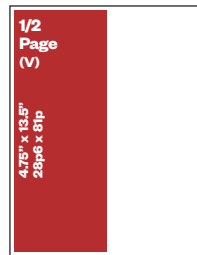

Contact us if you want to connect with thousands of dedicated Eugene Weekly readers and watch your business flourish!

PRINT DISPLAY ADVERTISING RATES

\$3000

\$2700

\$2200

\$1800

Prices include Full Color!

\$1700

\$1300

\$1200

\$900

\$750

Prices include Full Color!

\$500

\$400

\$250

ONLINE ADVERTISING

15,000 weekly impressions | 78,000 monthly pageviews | over 50% are from Lane County, OR

SIZE	WIDTH X HEIGHT	RATE
1 Billboard: <i>Medium rectangle included with billboard</i>	900x250 pixels	\$500
2 Medium rectangle:	300x250 pixels	\$150
3 Half page:	300x600 pixels	\$300