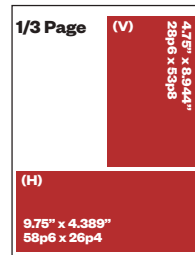

Contact us if you want to connect with thousands of dedicated Eugene Weekly readers and watch your business flourish!

PRINT DISPLAY ADVERTISING RATES

\$3000

\$2700

\$2200

\$1800

Prices include Full Color!

\$1700

\$1300

\$1200

\$900

\$750

Prices include Full Color!

\$500

\$400

\$250

ONLINE ADVERTISING

15,000 weekly impressions | 78,000 monthly pageviews | over 50% are from Lane County, OR

SIZE	WIDTH X HEIGHT	RATE
1 Billboard: <i>Medium rectangle included with billboard</i>	900x250 pixels	\$500
2 Medium rectangle:	300x250 pixels	\$150
3 Half page:	300x600 pixels	\$300