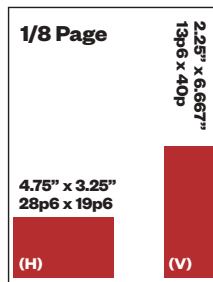

Contact us if you want to connect with thousands of dedicated Eugene Weekly readers and watch your business flourish!

PRINT DISPLAY ADVERTISING RATES

\$3000

\$2700

\$2200

\$1800

Prices include Full Color!

\$1700

\$1300

\$1200

\$900

\$750

Prices include Full Color!

\$500

\$400

\$250

ONLINE ADVERTISING

15,000 weekly impressions | 78,000 monthly pageviews | over 50% are from Lane County, OR

SIZE	WIDTH X HEIGHT	RATE
1 Billboard: <i>Medium rectangle included with billboard</i>	900x250 pixels	\$500
2 Medium rectangle:	300x250 pixels	\$150
3 Half page:	300x600 pixels	\$300