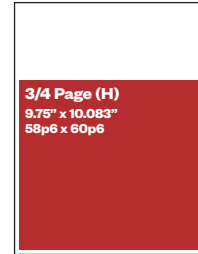

Contact us if you want to connect with thousands of dedicated Eugene Weekly readers and watch your business flourish!

PRINT DISPLAY ADVERTISING RATES

\$3000

\$2700

\$2200

\$1800

Prices include Full Color!

\$1700

\$1300

\$1200

\$900

\$750

Prices include Full Color!

\$500

\$400

\$250

ONLINE ADVERTISING

15,000 weekly impressions | 78,000 monthly pageviews | over 50% are from Lane County, OR

SIZE	WIDTH X HEIGHT	RATE
1 Billboard: <i>Medium rectangle included with billboard</i>	900x250 pixels	\$500
2 Medium rectangle:	300x250 pixels	\$150
3 Half page:	300x600 pixels	\$300