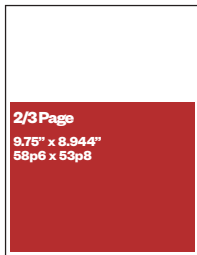

Contact us if you want to connect with thousands of dedicated Eugene Weekly readers and watch your business flourish!

PRINT DISPLAY ADVERTISING RATES

\$3000

\$2700

\$2200

\$1800

Prices include Full Color!

\$1700

\$1300

\$1200

\$900

\$750

Prices include Full Color!

\$500

\$400

\$250

ONLINE ADVERTISING

15,000 weekly impressions | 78,000 monthly pageviews | over 50% are from Lane County, OR

SIZE	WIDTH X HEIGHT	RATE
1 Billboard: <i>Medium rectangle included with billboard</i>	900x250 pixels	\$500
2 Medium rectangle:	300x250 pixels	\$150
3 Half page:	300x600 pixels	\$300