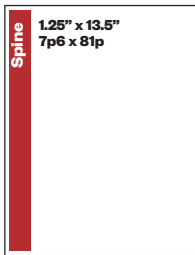

Contact us if you want to connect with thousands of dedicated Eugene Weekly readers and watch your business flourish!

PRINT DISPLAY ADVERTISING RATES

\$3000

\$2700

\$2200

\$1800

Prices include Full Color!

\$1700

\$1300

\$1200

\$900

\$750

Prices include Full Color!

\$500

\$400

\$250

ONLINE ADVERTISING

15,000 weekly impressions | 78,000 monthly pageviews | over 50% are from Lane County, OR

SIZE	WIDTH X HEIGHT	RATE
1 Billboard: <i>Medium rectangle included with billboard</i>	900x250 pixels	\$500
2 Medium rectangle:	300x250 pixels	\$150
3 Half page:	300x600 pixels	\$300