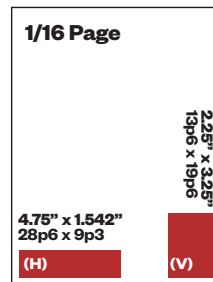

\$1300

\$1200

\$900

\$750

Prices include Full Color!

\$500

\$400

\$250

ONLINE ADVERTISING

15,000 weekly impressions | 78,000 monthly pageviews | over 50% are from Lane County, OR

SIZE	WIDTH X HEIGHT	RATE
1 Billboard: <i>Medium rectangle included with billboard</i>	900x250 pixels	\$500
2 Medium rectangle:	300x250 pixels	\$150
3 Half page:	300x600 pixels	\$300