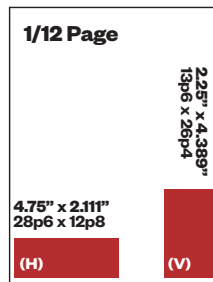

\$1300

\$1200

\$900

\$750

Prices include Full Color!

\$500

\$400

\$250

ONLINE ADVERTISING

15,000 weekly impressions | 78,000 monthly pageviews | over 50% are from Lane County, OR

SIZE	WIDTH X HEIGHT	RATE
1 Billboard: <i>Medium rectangle included with billboard</i>	900x250 pixels	\$500
2 Medium rectangle:	300x250 pixels	\$150
3 Half page:	300x600 pixels	\$300