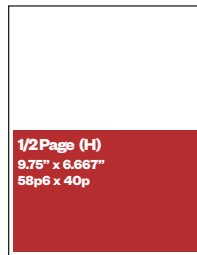

Contact us if you want to connect with thousands of dedicated Eugene Weekly readers and watch your business flourish!

PRINT DISPLAY ADVERTISING RATES

\$3000

\$2700

\$2200

\$1800

Prices include Full Color!

\$1700

\$1300

\$1200

\$900

\$750

Prices include Full Color!

\$500

\$400

\$250

ONLINE ADVERTISING

15,000 weekly impressions | 78,000 monthly pageviews | over 50% are from Lane County, OR

SIZE	WIDTH X HEIGHT	RATE
1 Billboard: <i>Medium rectangle included with billboard</i>	900x250 pixels	\$500
2 Medium rectangle:	300x250 pixels	\$150
3 Half page:	300x600 pixels	\$300