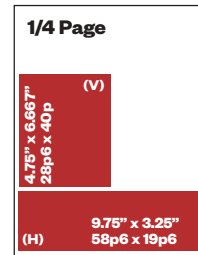

Contact us if you want to connect with thousands of dedicated Eugene Weekly readers and watch your business flourish!

PRINT DISPLAY ADVERTISING RATES

\$3000

\$2700

\$2200

\$1800

Prices include Full Color!

\$1700

\$1300

\$1200

\$900

\$750

Prices include Full Color!

\$500

\$400

\$250

ONLINE ADVERTISING

15,000 weekly impressions | 78,000 monthly pageviews | over 50% are from Lane County, OR

SIZE	WIDTH X HEIGHT	RATE
1 Billboard: <i>Medium rectangle included with billboard</i>	900x250 pixels	\$500
2 Medium rectangle:	300x250 pixels	\$150
3 Half page:	300x600 pixels	\$300