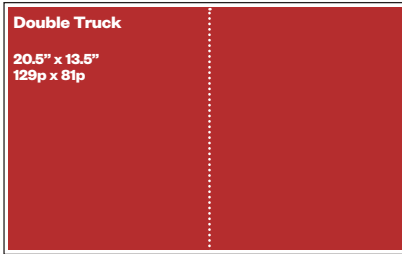

PRINT DISPLAY ADVERTISING RATES

$3000